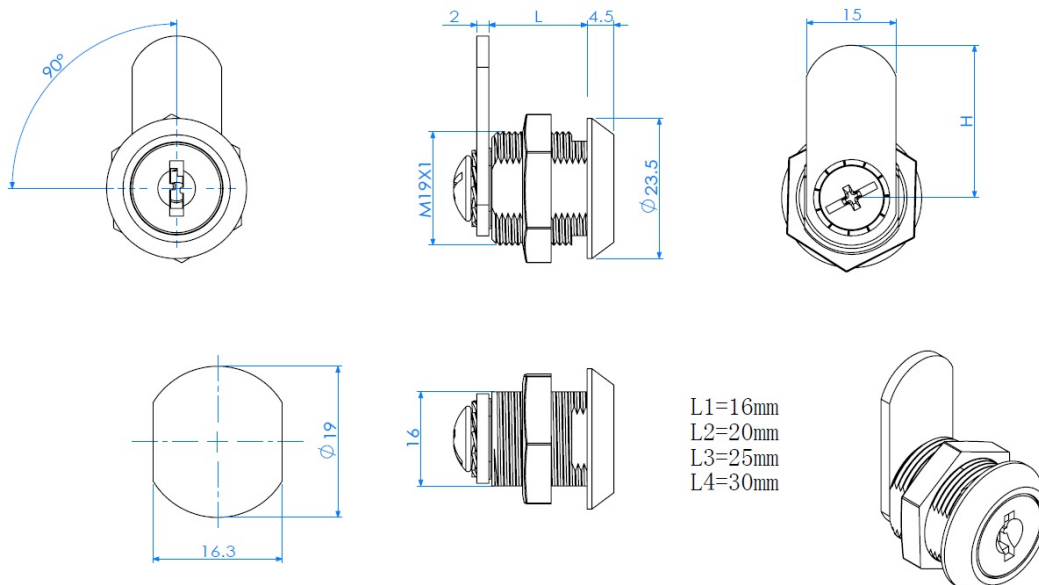

PRODUCT SHEET

Description:

Cam Lock 1925A, 90DG, CPL, Cam A09, CK SISO, KA D20, Full Thread

Item number:

14.04.490-0

Units	Box	Carton	HS Code	Barcode
Pcs.	12	240	8301300000	
				5704866041935

SISO A/S

Mileparken 11
DK-2740 Skovlunde
Denmark
VAT: DK 24786013